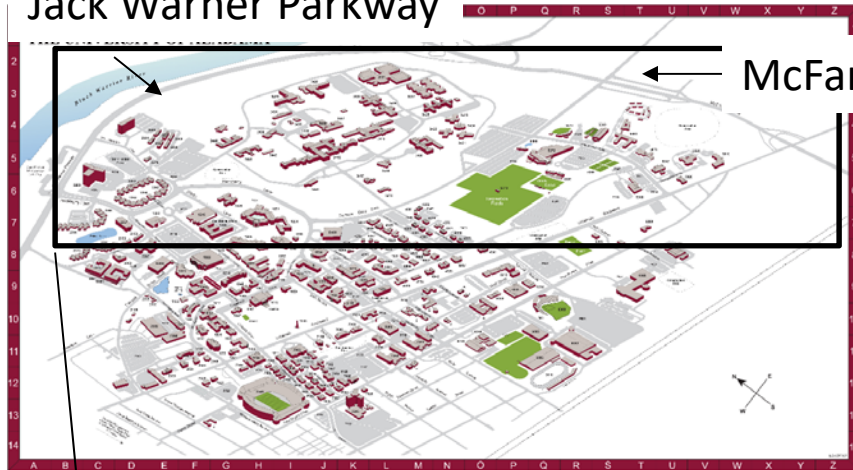

Jack Warner Parkway

McFarland (82)

Ferguson Center
801 Campus Dr. W, Tuscaloosa, AL 35487

PARKING

Shelby Hall

Ferguson Center

Rec center

Women's softball field

McFarland (US82)

- If coming from BHM, take Exit 73 from I59/20
- Go West on US 82 – also called McFarland - for a few miles (pass the shopping malls) – **dash blue arrow**
- Take Jack Warner Parkway – heading to downtown Tuscaloosa (right turn off the exit)
- Travel down Jack Warner to the intersection with Hackberry Lane – make a left onto UA campus
- Follow Hackberry Lane up the hill and stay to the right. Continue to visitor paid parking lot - to the right
- Walk to Ferguson next to parking lot – proceed to the 2nd floor ballroom