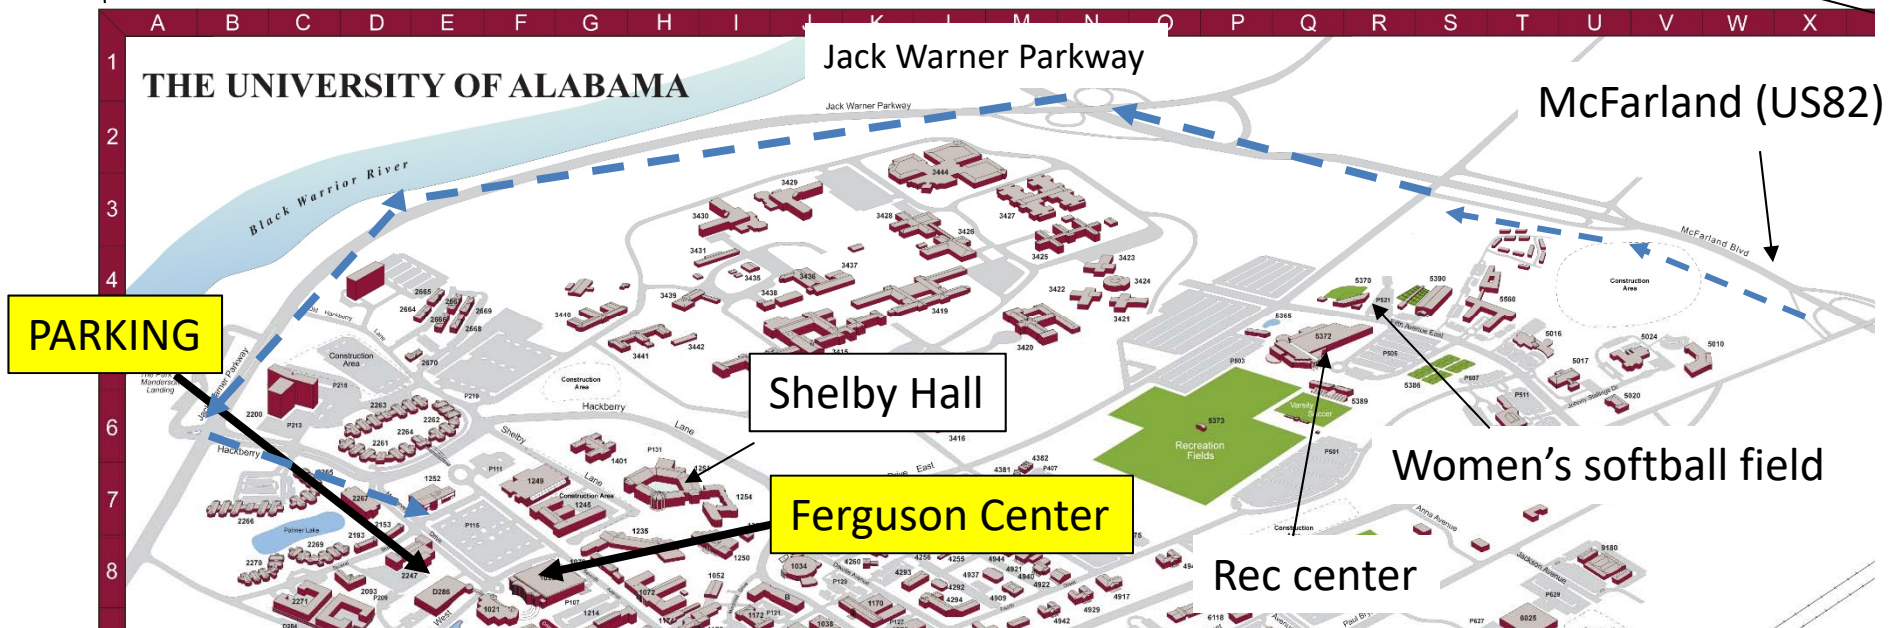

Jack Warner Parkway

McFarland (82)

Ferguson Center
801 Campus Dr. W, Tuscaloosa, AL 35487

PARKING

Shelby Hall

Ferguson Center

Rec center

Women's softball field

McFarland (US82)

- If coming from BHM, take Exit 73 from I59/20
- Go West on US 82 – also called McFarland - for a few miles (pass the shopping malls) – **dash blue arrow**
- Take Jack Warner Parkway – heading to downtown Tuscaloosa (right turn off the exit)
- Travel down Jack Warner to the intersection with Hackberry Lane – make a left onto UA campus
- Follow Hackberry Lane up the hill and stay to the right. Continue to visitor paid parking lot - to the right
- Walk to Ferguson next to parking lot – proceed to the 2nd floor ballroom